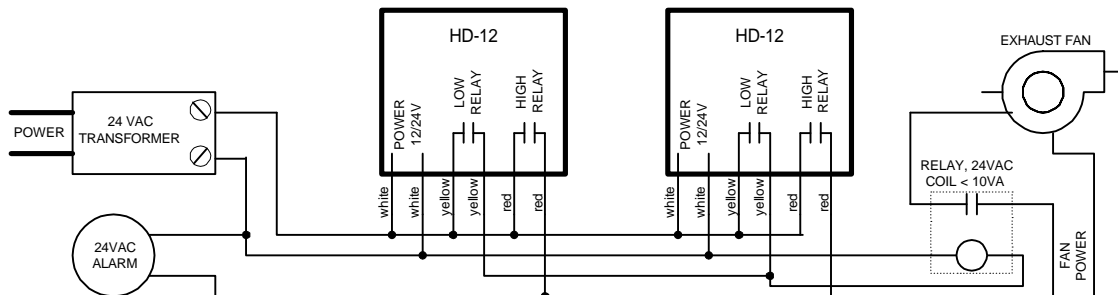

MULTIPLE HD-12 SYSTEM CONTROLLING A LOW LEVEL EXHAUST FAN AND A HIGH LEVEL ALARM.

NOTE:

1. An alarm control panel similar to the HD-11 system above could be used, with an auxiliary relay to control the fan.
2. The fan relay contacts must be matched to the fan motor power. The HD-12 relay can only switch up 10 VA.
3. Hydrogen detectors mount high like smoke detectors.
4. Match the transformer size, in VA to the total 24 VAC load.

SPECIFICATIONS

	HD-11	HD-12	HD21-1-BR
SIZE:	4 1/2 X 5 X 1 5/8"	4 1/2 X 4 1/2 X 1 3/4"	4 1/2 X 4 1/2 X 1 3/4"
SHIPPING WEIGHT	one pound	one pound	one pound
COLOR	White	White	White
VOLTAGE	12 to 24 Vac or Vdc	12 to 24 Vac or Vdc	120 VAC
CURRENT	60 ma @ 24 V, 30 ma @ 12 V	120ma @ 24V, 60 ma @ 12 V	less than 10 watts
RELAY RATING	0.2 Amp, 3 VA	0.5 Amp, 10VA	0.5 Amp, 10 VA
TEMP. RANGE	0 to 150 F.	0 to 150 F	0 to 150 F