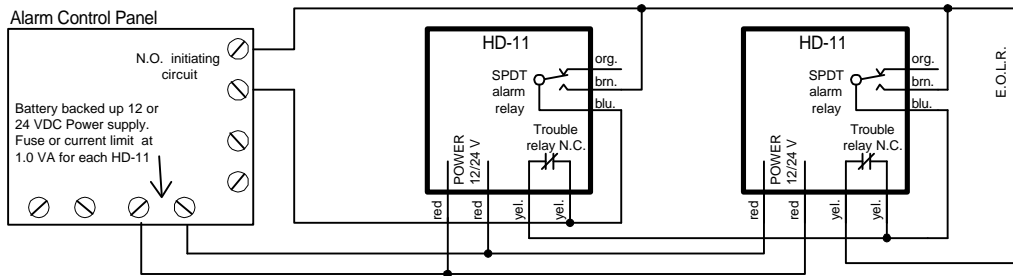

TYPICAL CONNECTION OF TWO HD-11 TO AN ALARM CONTROL PANEL

Alarm Control panels that operate on 12 Vdc or 24Vdc are available with many features including battery backup, automatic phone dialers, auxiliary relays.