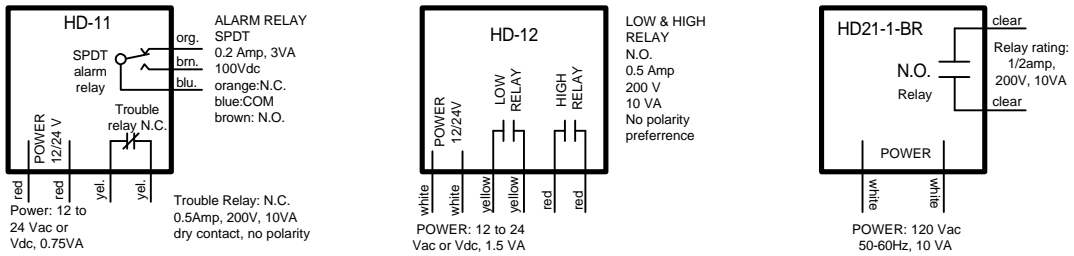

HYDROGEN DETECTOR CONNECTIONS

Mount Hydrogen Detectors high, as Hydrogen is lighter than air.
Space the Detectors similar to smoke detectors: 30 feet centers, 900 square feet per detector.
Relays are dry contact.